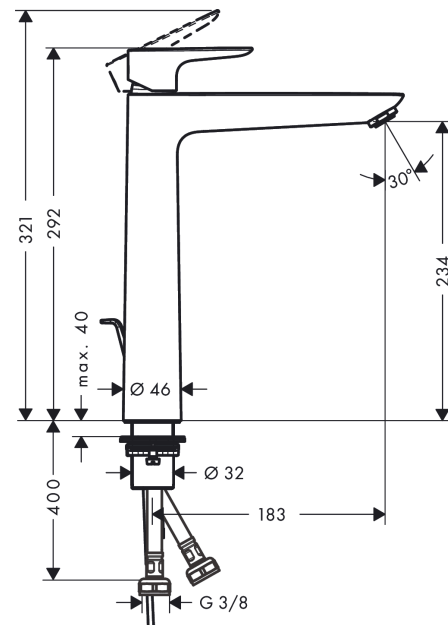

Talis E

Single lever basin mixer 240 with pop-up waste set

Surfaces: **Chrome** Article Number: **71716000**

Description

product features

- consists of: single lever basin mixer, waste set
- ComfortZone 240
- projection 183 mm
- spray type: normal spray
- maximum flow rate at 3 bar: 5 l/min
- ceramic cartridge
- temperature limitation adjustable
- suitable for continuous flow water heaters
- pop-up waste set G 1¼
- material waste set: metal
- connection type: G ¾ connections
- connection dimension: DN15
- surface of the pull rod at color variant -670 and -700 = chrome

Technology

Design awards

Product image

Scale drawing

Talis E
Single lever basin mixer 240 with pop-up waste set
 Surfaces: **Chrome** Article Number: **71716000**

Flowchart

Talis E
Single lever basin mixer 240 with pop-up waste set
 Surfaces: **Chrome** Article Number: **71716000**

Exploded Drawing

Year of production: >10/15

Talis E**Single lever basin mixer 240 with pop-up waste set**Surfaces: **Chrome** Article Number: **71716000****Spare part list**

Year of production: >10/15

Pos.	Description	Article Number	Price	PU
1	handle	92687000	-	1
2	screw cover	95704000	-	1
3	flange	92625000	-	1
4	nut	92689000	-	1
5	O-ring 25x1,5	98146000	-	1
6	O-ring 27x1,5	92527000	-	1
7	cartridge, assy	97685000	-	1
8	seal	98865000	-	1
9	adapter for cartridge	92628000	-	1
10	adapter for cartridge	98866000	-	1
11	O-ring 23x2	98398000	-	1
12	aerator M24x1 (5 l/min)	13185000	-	1
13	flat seal	98749000	-	1
14	fixing set (Ø 32)	13961000	-	1
15	lever collar	97548000	-	1
16	pull rod	96657000	-	1
17	connection hose 600 mm M8x0,75 G3/8	96556000	-	1
18	O-ring 7x1,5	98422000	-	1
19	sealing set	95581000	-	1
a	pop up waste	94139700	-	1
b	fixation extension 35 mm	13898000	-	1