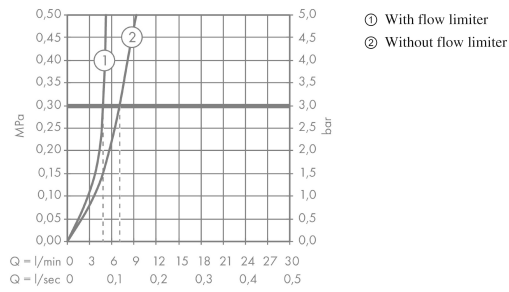

Talis E

Single lever basin mixer 240 with pop-up waste set

Surfaces: **Chrome** Article Number: **71716000**

Description

product features

- consists of: single lever basin mixer, waste set
- ComfortZone 240
- projection 183 mm
- spray type: normal spray
- maximum flow rate at 3 bar: 5 l/min
- ceramic cartridge
- temperature limitation adjustable
- suitable for continuous flow water heaters
- pop-up waste set G 1¼
- material waste set: metal
- connection type: G ¾ connections
- connection dimension: DN15
- surface of the pull rod at color variant -670 and -700 = chrome

Technology

Design awards

Product image

Scale drawing

Talis E
Single lever basin mixer 240 with pop-up waste set
 Surfaces: **Chrome** Article Number: **71716000**

Flowchart

Talis E
Single lever basin mixer 240 with pop-up waste set
 Surfaces: **Chrome** Article Number: **71716000**