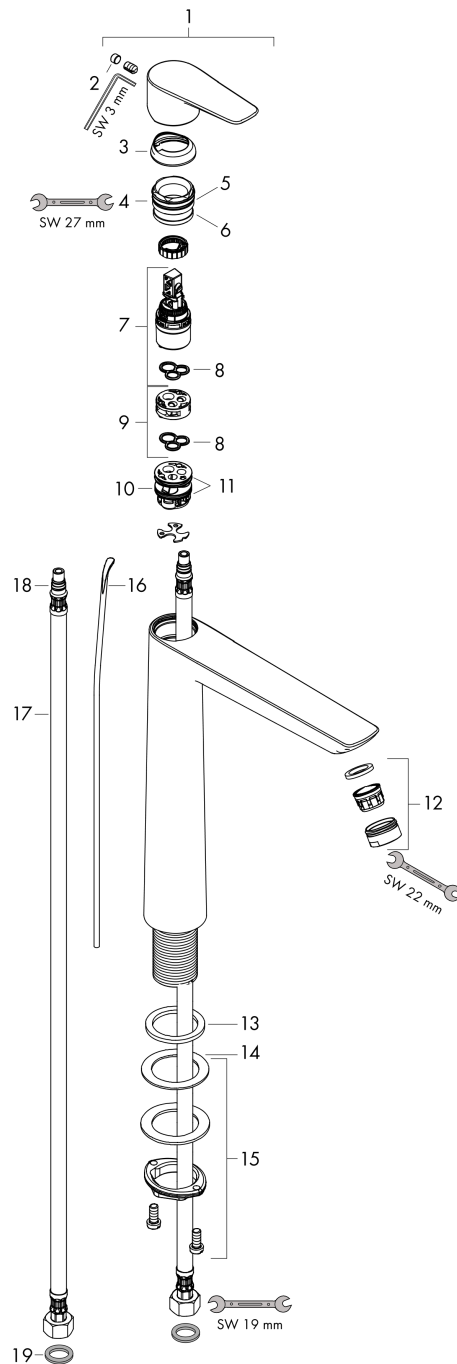

Talis E

Single lever basin mixer 240 with pop-up waste set

Surfaces: **Chrome** Article Number: **71716000**

Description

product features

- consists of: single lever basin mixer, waste set
- ComfortZone 240
- projection 183 mm
- spray type: normal spray
- maximum flow rate at 3 bar: 5 l/min
- ceramic cartridge
- temperature limitation adjustable
- suitable for continuous flow water heaters
- pop-up waste set G 1¼
- material waste set: metal
- connection type: G ¾ connections
- connection dimension: DN15
- surface of the pull rod at color variant -670 and -700 = chrome

Technology

Design awards

Product image

Scale drawing

Talis E
Single lever basin mixer 240 with pop-up waste set
 Surfaces: **Chrome** Article Number: **71716000**

Flowchart

Talis E
Single lever basin mixer 240 with pop-up waste set
 Surfaces: **Chrome** Article Number: **71716000**

Exploded Drawing

Year of production: >10/15

Talis E**Single lever basin mixer 240 with pop-up waste set**Surfaces: **Chrome** Article Number: **71716000****Spare part list**

Year of production: >10/15

Pos.	Description	Article Number	Price	PU
1	handle	92687000	-	1
2	screw cover	95704000	-	1
3	flange	92625000	-	1
4	nut	92689000	-	1
5	O-ring 25x1,5	98146000	-	1
6	O-ring 27x1,5	92527000	-	1
7	cartridge, assy	97685000	-	1
8	seal	98865000	-	1
9	adapter for cartridge	92628000	-	1
10	adapter for cartridge	98866000	-	1
11	O-ring 23x2	98398000	-	1
12	aerator M24x1 (5 l/min)	13185000	-	1
13	flat seal	98749000	-	1
14	fixing set (Ø 32)	13961000	-	1
15	lever collar	97548000	-	1
16	pull rod	96657000	-	1
17	connection hose 600 mm M8x0,75 G3/8	96556000	-	1
18	O-ring 7x1,5	98422000	-	1
19	sealing set	95581000	-	1
a	pop up waste	94139700	-	1
b	fixation extension 35 mm	13898000	-	1